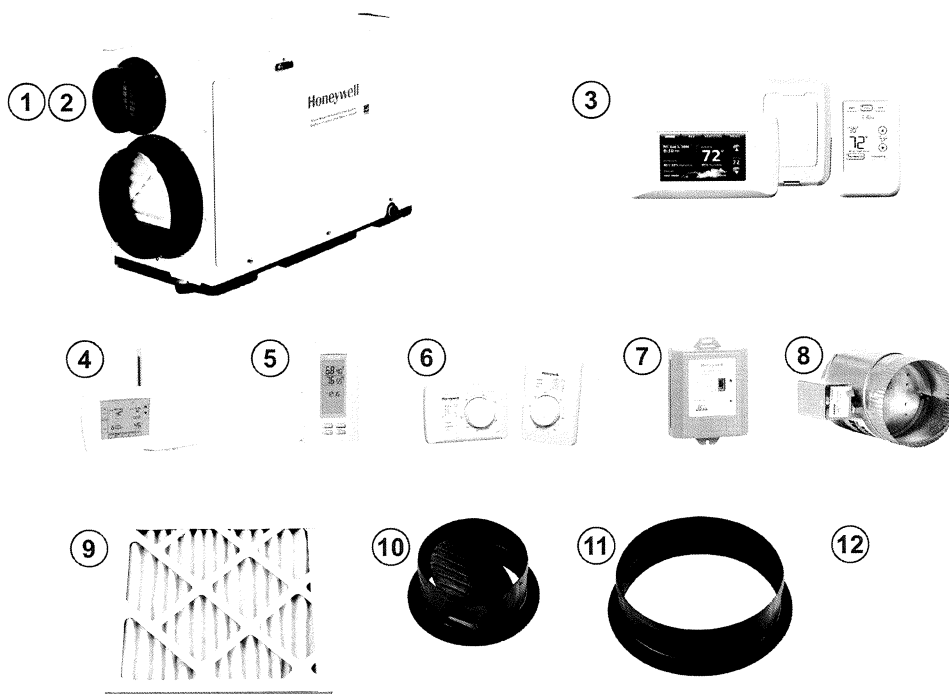

Parts List

Figure Reference	Description	Part Number
1	TrueDRY with no controls	DR90A1000
2	TrueDRY with VisionPRO IAQ Control	DR90VPIAQ
3	Prestige Comfort System	YTHX9321R5003
4	VisionPRO IAQ Total Comfort Control	YTH9421C1010
5	TrueIAQ Digital IAQ Control	DG115EZIAQ
6	H8908D Manual Dehumidistat	H8908DSPST
7	Automatic ventilation control	W8150A1001
8	Motorized ventilation damper	EARD 6
	Compressor run capacitor	50049536-001
	Blower assembly	50027976-001
9	Filter	50049536-003
10	6-in. Duct collar	50049536-004
11	10-in. Duct collar	50049536-005
12	Magnetic door	50049536-006
	Compressor relay, SPST, 24 Vac, 30A	50035445-014
	Fan relay, SPDT, 24 Vac, 15A	50035445-011
	Transformer 120/24 Vac, 40 VA	50035445-013

M26837