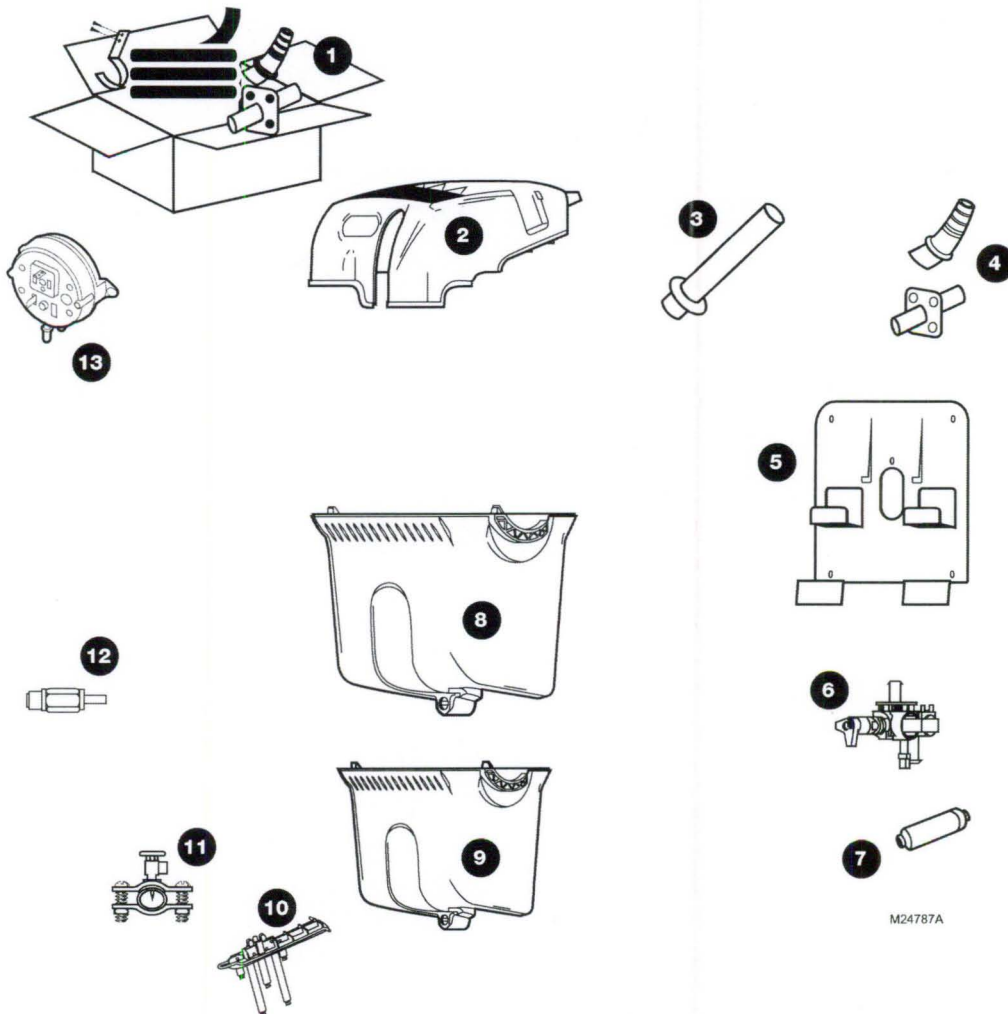

| Part | Part Number | Fig. Reference |
|------------------------------------|--------------|----------------|
| 10-foot Remote Hose and Nozzle Kit | 50024917-001 | 1 |
| 20-foot Remote Hose and Nozzle Kit | 50024917-002 | 1 |
| Cover | 50028004-001 | 2 |
| Duct Nozzle | 50028003-001 | 3 |
| Remote Nozzles | 50028001-001 | 4 |
| Mounting Bracket | 50020012-001 | 5 |
| Solenoid Valve | 50027997-001 | 6 |
| In-Line Water Filter | 50028044-001 | 7 |
| HM512/HM509 Water Tank | 50033181-001 | 8 |
| HM506 Water Tank | 50033182-001 | 9 |
| Water Level Sensor Assembly | 50027998-001 | 10 |
| Saddle Valve | 32001616-001 | 11 |
| Back-flow Water Valve | 50030142-001 | 12 |
| Differential Pressure Switch | 50027910-001 | 13 |